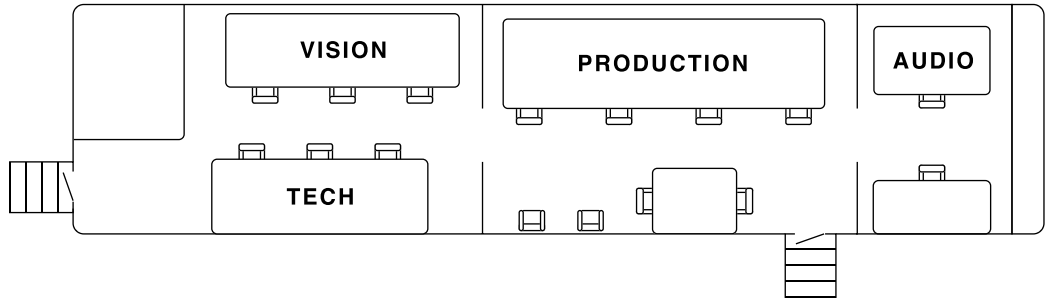

TRUCK

-  Non expanding fixed truck :
Size 12m (l) x 2,6m (w) x 4m (h).
-  Power requirements : 3 phase 32 amp.
-  Weight : 20t
-  12 working spaces :
3 shading positions,
4 production positions,
2 audio positions,
3 flex spaces.

 **CAMERAS** Up to 20 cameras. Detailed PDF of all references available on request.

 **LENSES** Detailed PDF of all references available on request.

 **VISION MIXER** Sony XVS G1 - UHD 24 IN 12 OUT.

 **PRODUCTION** Sony ICP X1224 + ICP X1116
48' HDR OLED LG x6.

 **FIBER** Ereca CamRacer

 **ROUTER, STAGE BOXES, AVAILABLE I/O** Ross FR12,
Ereca Stage Racer2,
24 x 12G I/O outside,
28 x 12G I/O inside.

 **COLOR MANAGEMENT** AJA ColorBoxes, Pomfort LiveGrade, Sony PVM X3200/2400, Sony RCP, PRISM MPS100,
AJA FS HDR.